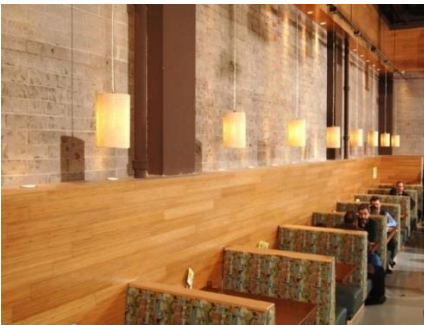

1290 S. NORMAL AVE. ROOM 201 TEMPE, AZ 85287 (480) 965-4239

Seating Options

With indoor + outdoor indoor spaces, Engrained's private dining has just the spot for the event you were planning.

Large Party Dining

Seated Events: up to 86 guests
(after hours only)

Reception Events: up to 250 guests

Semi-Private Dining

Engrained Cafe is perfect for a smaller special event or private business meeting. It provides the perfect setting with two rectangular tables to accommodate up to 30 people.